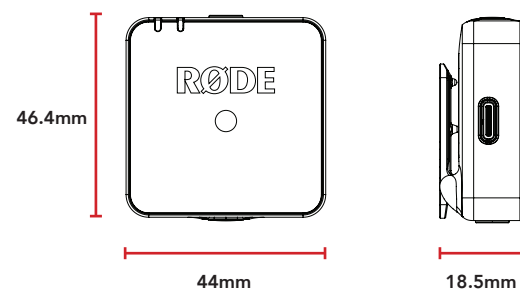

## MECHANICAL SPECIFICATIONS

Weight (grams):	TX: 30g RX: 32g	
Dimensions (millimetres):	TX Length: 44 Width: 45.3 Height: 18.3	RX Length: 44 Width: 45.5 Height: 18.3
Compatible RØDE Accessories:	Charge Case, Interview GO, FlexClip GO, Mag Clip GO, DCS-1, COLORS 2, SC15, SC16, SC17, SC18, SC19	
Compatible RØDE Software:	RØDE Connect RØDE Central	
Included Accessories:	2 x SC20 1 x SC5 2 x Furry 1 x Pouch Bag	

## WHATS IN THE BOX

1 x Receiver

1 x Transmitter

2 x Furry

1 x Carry Pouch

1 x SC5

2 X SC20

## DIMENSIONS

RX

TX