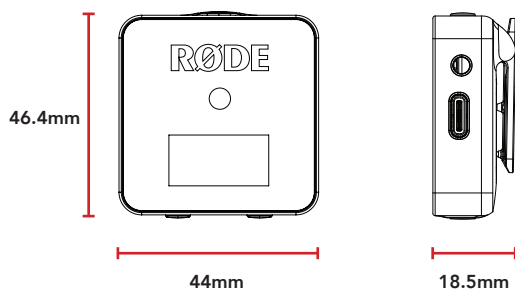

## MECHANICAL SPECIFICATIONS

Weight (grams):	TX: 30g RX: 32g	
Dimensions (millimetres):	TX Length: 44 Width: 45.3 Height: 18.3	RX Length: 44 Width: 45.5 Height: 18.3
Compatible RØDE Accessories:	Charge Case, Interview GO, FlexClip GO, Mag Clip GO, DCS-1, COLORS 2, SC15, SC16, SC17, SC18, SC19	
Compatible RØDE Software:	RØDE Connect RØDE Central	
Included Accessories:	2 x SC20 1 x SC5 2 x Furry 1 x Pouch Bag	

## WHATS IN THE BOX

1 x Receiver

1 x Transmitter

2 x Furry

1 x Carry Pouch

1 x SC5

2 X SC20

## DIMENSIONS

RX

TX